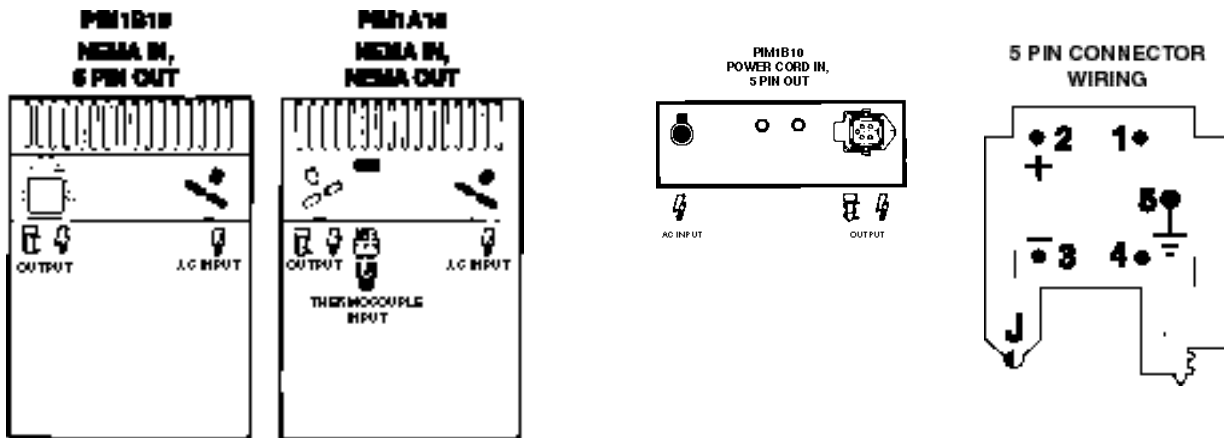

# PIM AND PAM SERIES SINGLE-ZONE PORTABLE CONTROLLERS

**PIM SERIES PORTABLE SINGLE-ZONE CONTROLLER**

**PAM SERIES PORTABLE SINGLE-ZONE CONTROLLER**

Note: For features and technical specifications of the PIM Series, refer to the IMP Series description on page 56. For features and technical information specifications of the PAM Series, refer to the AIM Series description on page 58.

# SINGLE- AND DUAL-ZONE MAINFRAMES

**PORTABLE SINGLE-ZONE 15 AMP MAINFRAME \***

**PORTABLE SINGLE-ZONE 30 AMP MAINFRAME \***

**PORTABLE DUAL-ZONE 15 AMP MAINFRAME \***

**Hot Runner  
Controllers**

\* Controller modules not included; frame connections included.