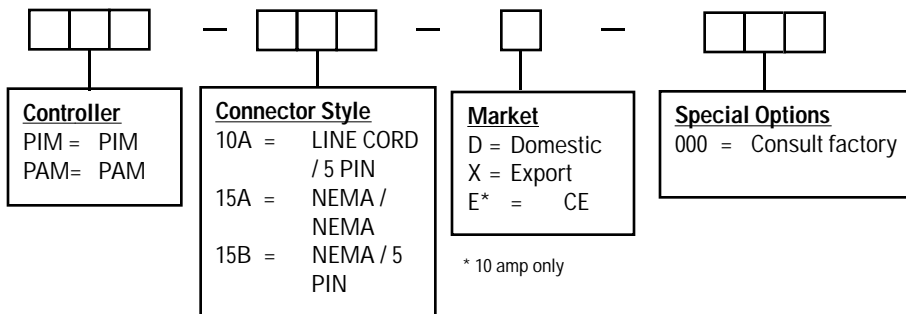

# PIM AND PAM SERIES SINGLE-ZONE PORTABLE CONTROLLERS

**PIM SERIES PORTABLE SINGLE-ZONE CONTROLLER**

**PAM SERIES PORTABLE SINGLE-ZONE CONTROLLER**

Note: For features and technical specifications of the PIM Series, refer to the IMP Series description on page 56. For features and technical information specifications of the PAM Series, refer to the AIM Series description on page 58.

## Ordering Information

# SINGLE- AND DUAL-ZONE MAINFRAMES

**PORTABLE SINGLE-ZONE 15 AMP MAINFRAME \***

**PORTABLE SINGLE-ZONE 30 AMP MAINFRAME \***

**PORTABLE DUAL-ZONE 15 AMP MAINFRAME \***

**Hot Runner  
Controllers**

\* Controller modules not included; frame connections included.