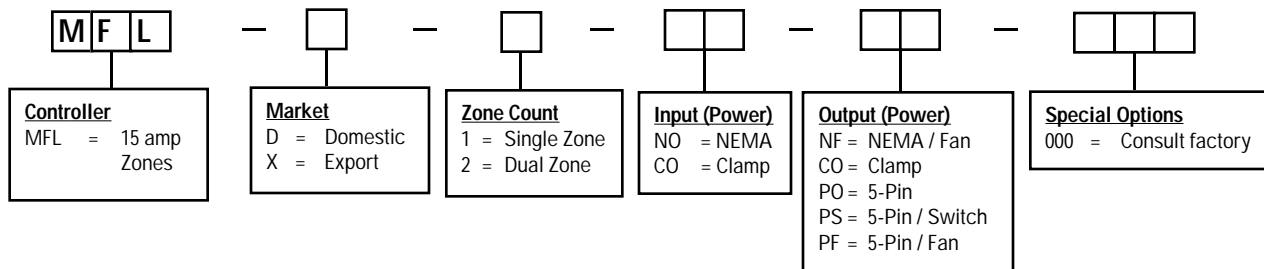

Ordering Information

SINGLE / DUAL ZONE MAINFRAMES