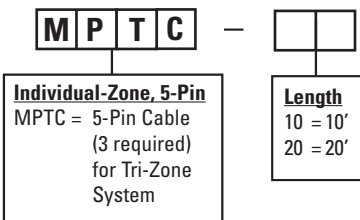

TRI-ZONE™ PORTABLE THREE-ZONE CONTROLLER

Ordering Information

Note: Controllers not included.

Combo Cable for Tri-Zone System

Individual Zone Cable (3 Required)

Combo Connector for Tri-Zone System