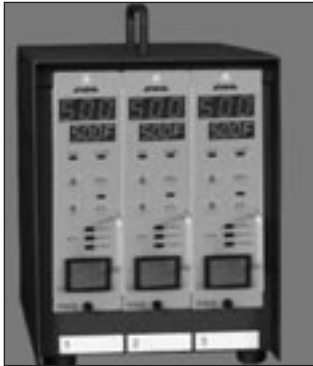

TRI-ZONE™ PORTABLE THREE-ZONE CONTROLLER

Ordering Information

Note: Controllers not included.

Combo Cable for Tri-Zone System

Individual Zone Cable (3 Required)

Combo Connector for Tri-Zone System